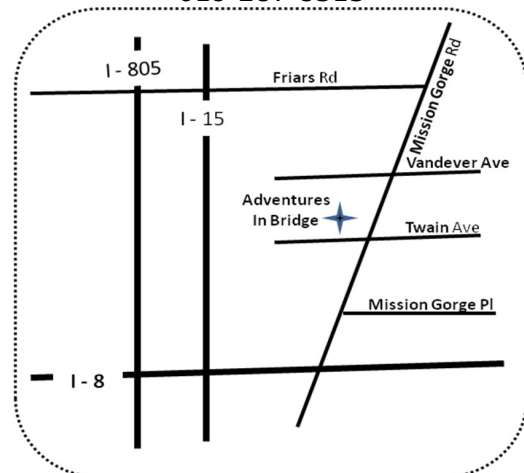

New Location: Adventures in Bridge  
6150 Mission Gorge Road, Suite 140  
San Diego, CA 92120  
619-287-8313