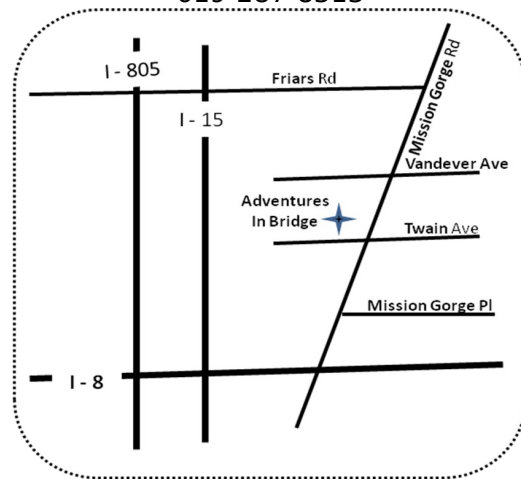

Mid-level Chart Conventions Permitted in Flight A events

Tournament Chair: Ralph Baty 858-453-3358
 Email: ralphbaty@sbcglobal.net (put "Bridge" in subject line)

Partnerships: Vi Breckenridge 858-453-2737
 Email: breckenridgev@yahoo.com (put "Bridge" in subject line)

Director: Jean Molnar

Sanction: S 1203100

Location: Adventures in Bridge
 6150 Mission Gorge Road, Suite 122
 San Diego, CA 92120
 619-287-8313

STRATS & FLIGHTS

Stratified Open Pairs:

- o Pair events stratified by average
- o Strat A 2500+
- o Strat B 1000-2500,
- o Strat C 0-1000